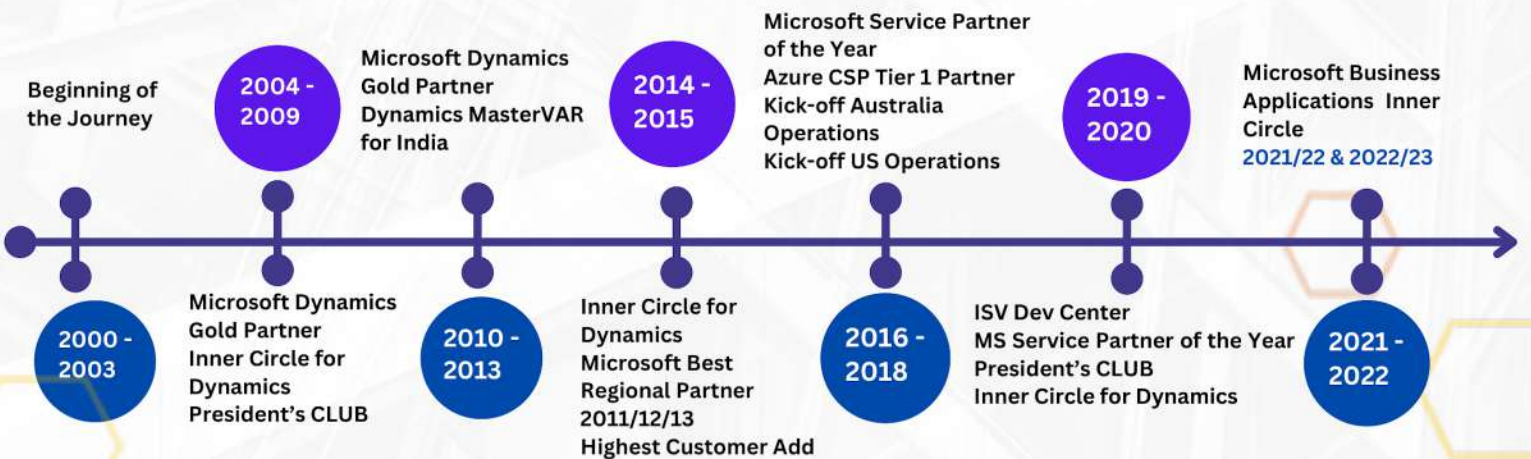

From Microsoft Dynamics 365 suite to Power Platform, O365 to Azure, or placing integrated operational systems of ERP, Customer Engagement, Collaboration Portals, and Mobile Apps, all our services are designed to help you win that tough game you always strived for.

Our cutting-edge Digital Transformation process involves getting into the depth of your business processes, understanding the unique needs of businesses, suggesting Industry best practices and offering a Microsoft solution that empowers companies to become data-driven, more agile, connected, and efficient.

Dynamics 365

- D365 Business Central
- D365 Finance & Supply Chain
- D365 Customer Engagement - Sales, Service, Marketing, Field Service
- Project Operations
- Human Resources

Power Platform

- Power Apps
- Power BI
- Power Automate
- Power Portal

Data Analytics with Azure

- Synapse
- Data Lake
- Data Factory
- Analysis Services

Services

Business Applications Services

Azure Managed Services

Milestones

Offices

USA