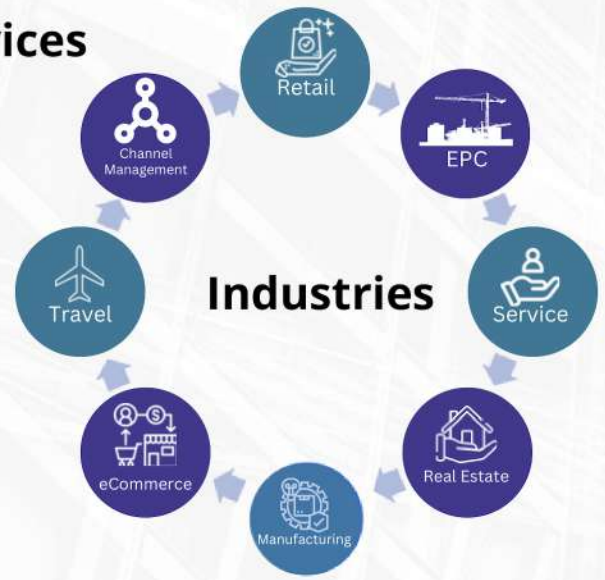

Digital Transformation Solutions & Services

Dynamics 365

- D365 Business Central
- D365 Finance & Supply Chain
- D365 Customer Engagement - Sales, Service, Marketing, Field Service
- Project Operations
- Human Resources

Power Platform

- Power Apps
- Power BI
- Power Automate
- Power Portal

Data Analytics with Azure

- Synapse
- Data Lake
- Data Factory
- Analysis Services

Services

Business Applications Services