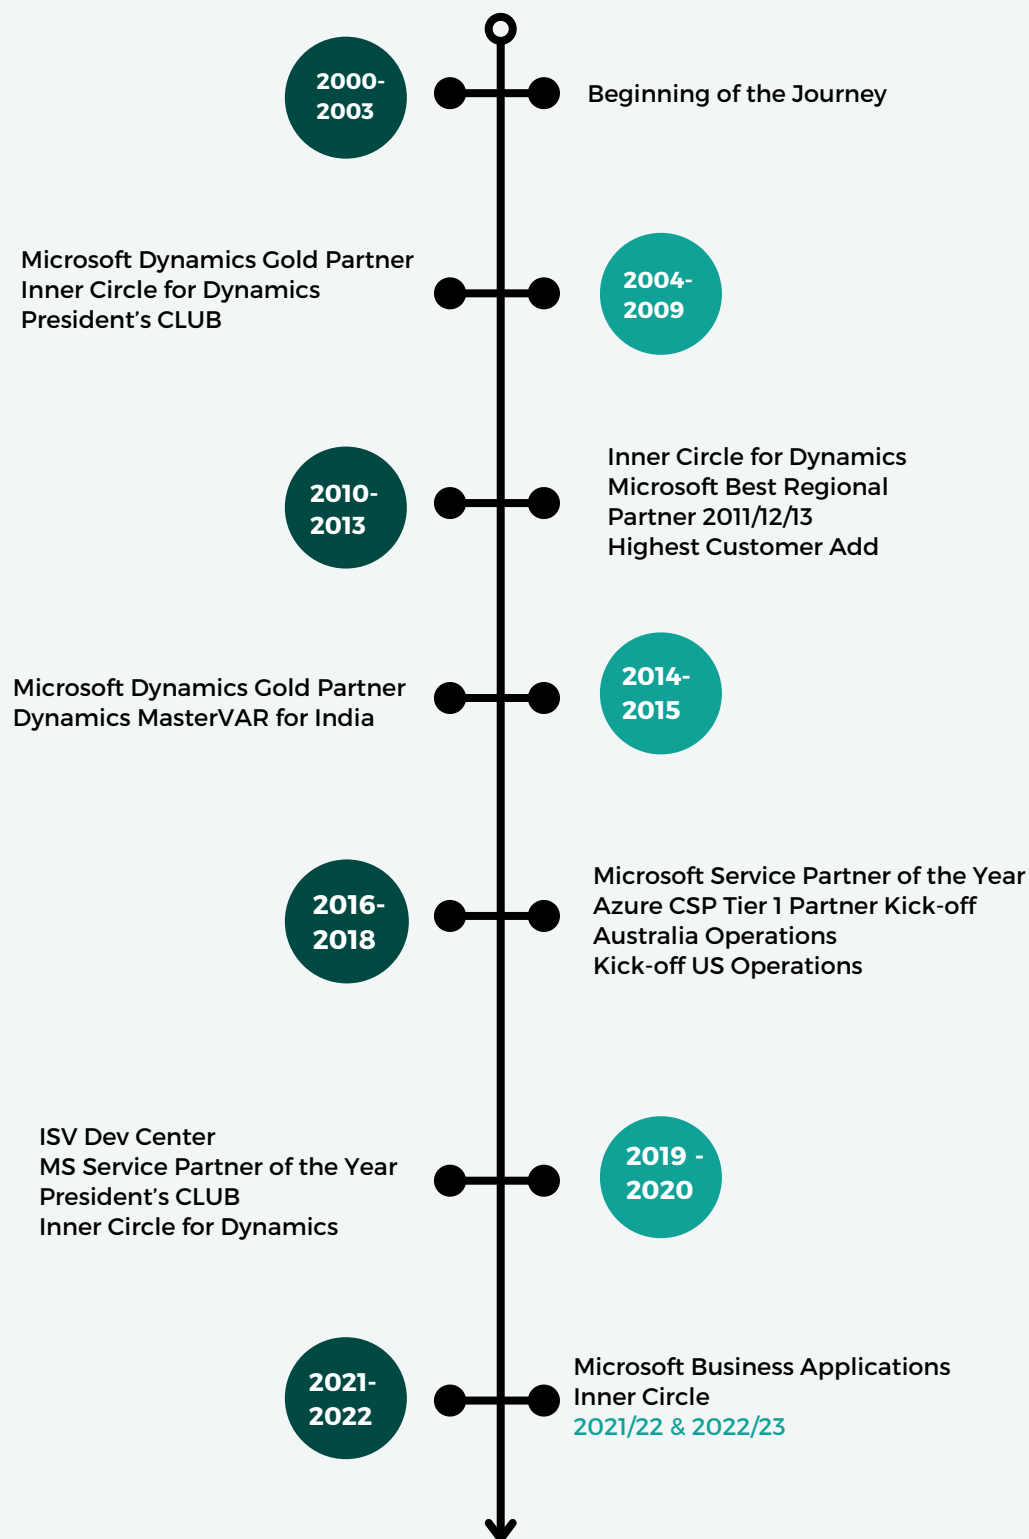

HOW APPLICATION MIGRATION TO AZURE BECOMES EVEN MORE COST-EFFECTIVE AND MORE DESIRABLE WITH ALLETEC?

- We strongly believe in **Optimum Infrastructure Provisioning** to serve you with the best solution at the best price. Hence, our solution is a combination of carefully picked Azure and other Microsoft services, targeting exactly your needs; nothing less, nothing more.
- As long as you engage us, you can rest assured that each and every aspect of the Azure environment will be taken care of, so whether it is **security, scaling, or maintaining the highest uptime**.
- Microsoft Azure offers **99.9% uptime**, and as an Azure custodian, we make sure that your uptime matches or even goes beyond.
- Our **24X7** managed services, make it easier for our customers to reach out to us anytime and any day they fall in need.

MILESTONES

SERVICES

AZURE ALLETEC SERVICES

Cloud Advisory

- Assessment of Cloud readiness, Compute Analysis, Network Analysis, and Application Portfolio analysis
- Forecasting Azure Cost, Optimization, and ROI on Cloud Migration

Proof of Concept

- Define the objective
- Define Success criteria
- Simulate the environment

Cloud Operations

- Hosting and Monitoring
- Backup and DR Management
- Cloud Security
- Cloud Optimization
- Reporting Services

Cloud Migration

- 5R strategy migration
  - Resiliency
  - Reliable
  - Reuse
  - Rapid
  - Reduce

AZURE MANAGED SERVICES